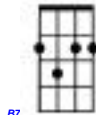

SAM THE SHAM AND THE PHARAOHS

"Li' Red Riding Hood"

INTRO

Owwww

Who's that I see walkin' in these woods
Why, it's Little Red Riding Hood

REFRAIN

Hey there Little Red Riding Hood

You sure are looking good

You're everything a big bad wolf could want

Listen to me

Little Red Riding Hood

I don't think little big girls should
Go walking in these spooky old woods alone
Owooooooooo

I'm gonna keep my sheep suit on
Until I'm sure that you've been shown
That I can be trusted walking with you alone
Owooooooooo

Little Red Riding Hood
I'd like to hold you if I could
But you might think I'm a big bad wolf so I won't
Owooooooooo!

Hey there Little Red Riding Hood
You sure are looking good
You're everything that a big bad wolf could want
Owooooooooo

What a big heart I have
The better to love you with
Little Red Riding Hood
Even bad wolves can be good

I'll try to be satisfied
Just to walk close by your side
Maybe you'll see things my way
Before we get to grandma's place