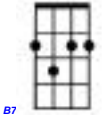

SAM THE SHAM AND THE PHARAOHS

"Li' Red Riding Hood"

INTRO

Owwww

Who's that I see walkin' in these woods
Why, it's Little Red Riding Hood

REFRAIN

Hey there Little Red Riding Hood

You sure are looking good

You're everything a big bad wolf could want

Listen to me

Little Red Riding Hood

I don't think little big girls should
Go walking in these spooky old woods alone
Owooooooooo

I'm gonna keep my sheep suit on
Until I'm sure that you've been shown
That I can be trusted walking with you alone
Owooooooooo

Little Red Riding Hood
I'd like to hold you if I could
But you might think I'm a big bad wolf so I won't
Owooooooooo!

Hey there Little Red Riding Hood
You sure are looking good
You're everything that a big bad wolf could want
Owooooooooo